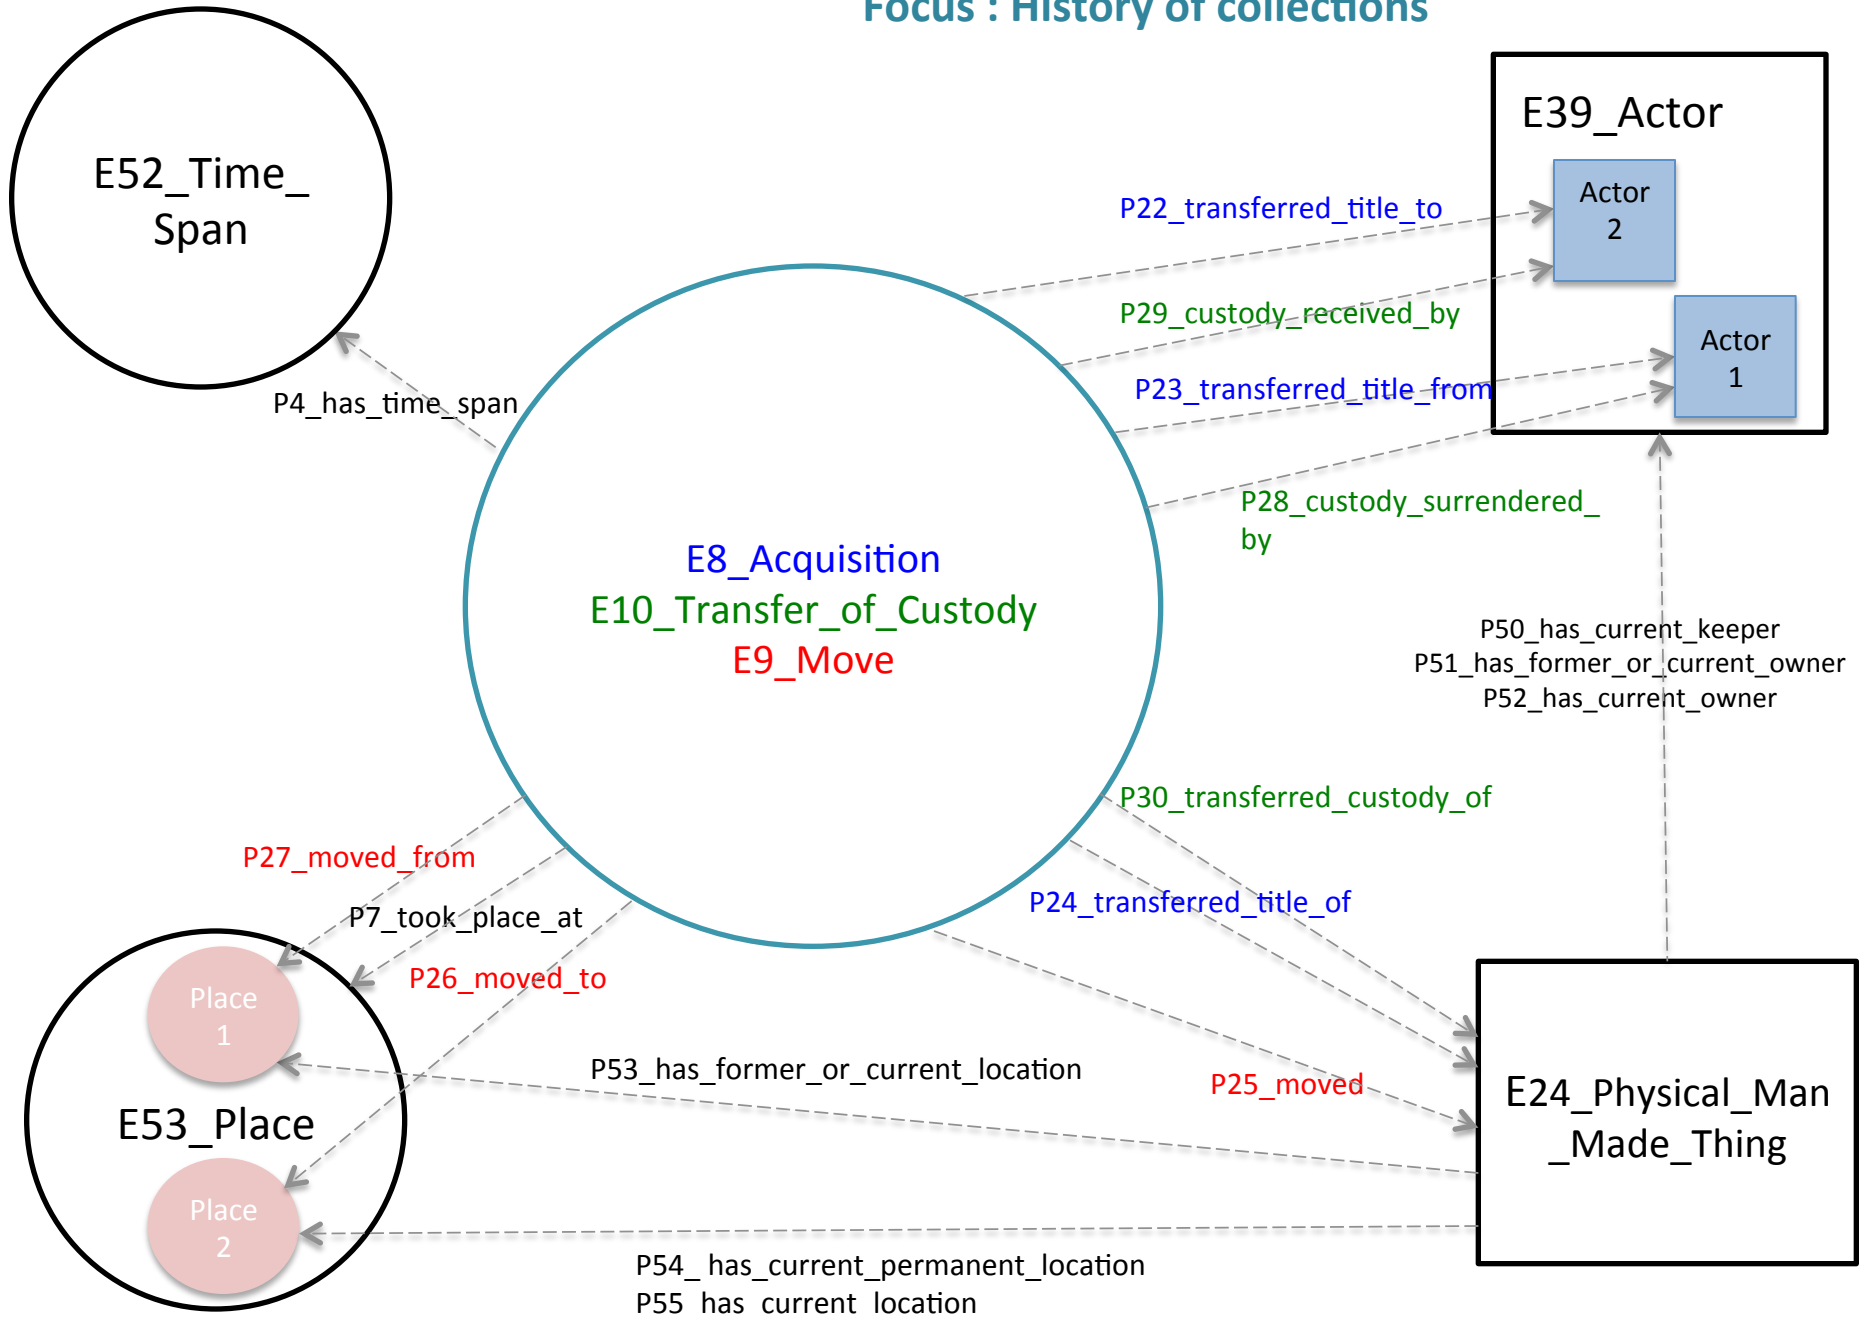

Focus : History of collections

Focus : History of collections

Focus : History of collections

Focus : History of collections

Focus: History of transmission of texts

Focus: History of transmission of texts

Focus: History of transmission of texts

Why CIDOC-CRM and FRBRoo ?

- We have to model the history of collections and the history of transmission of texts
- CIDOC-CRM is event centric
- FRBRoo combines the CIDOC CRM approach with the vocabulary for the transmission of works (WEMI) provided by the FRBR model