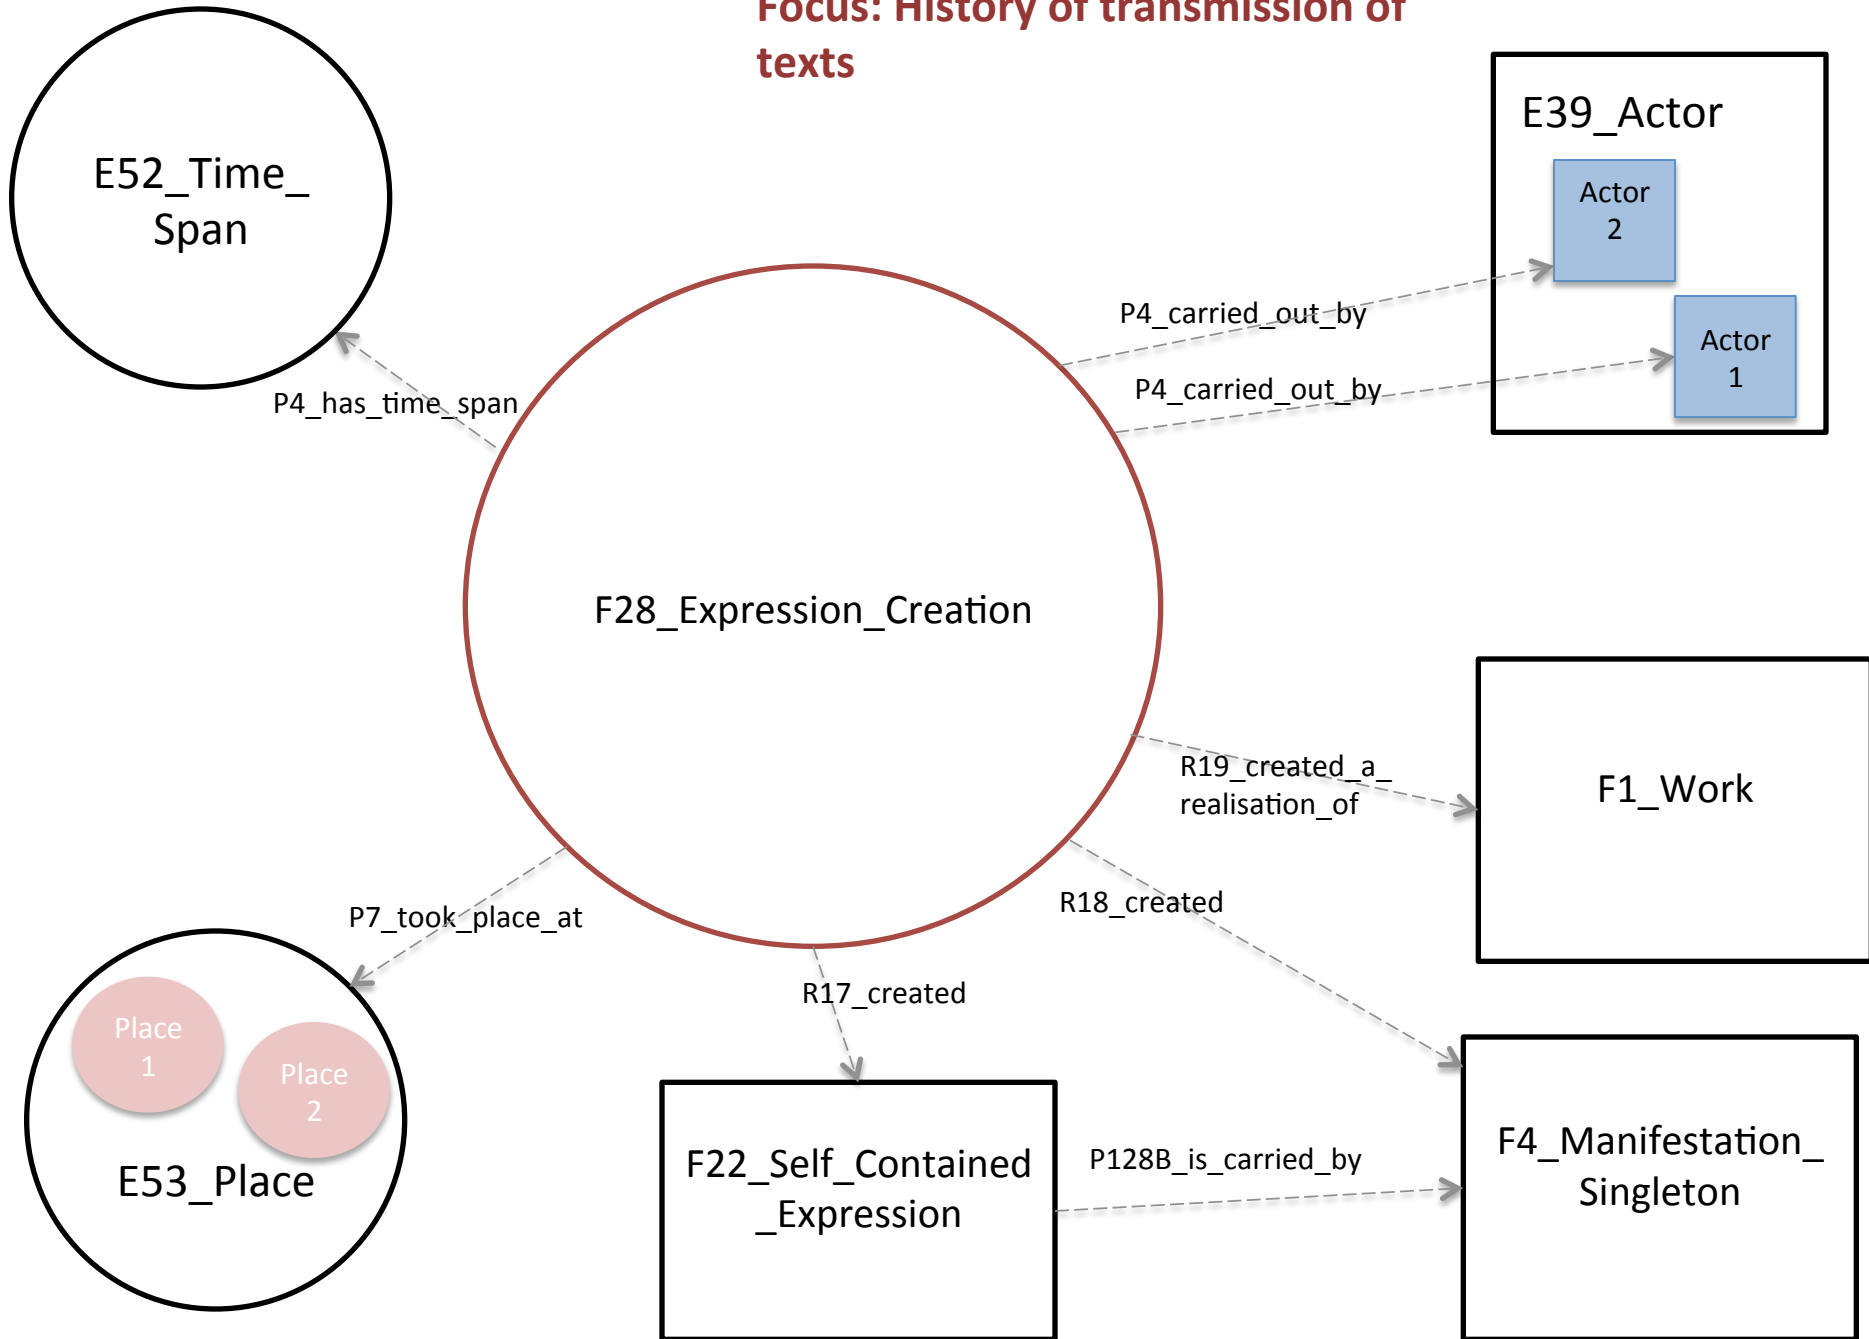

Focus : History of collections

Focus : History of collections

Focus : History of collections

Focus : History of collections

Focus: History of transmission of texts

Focus: History of transmission of texts

Focus: History of transmission of texts

Why CIDOC-CRM and FRBRoo ?

- We have to model the history of collections and the history of transmission of texts
- CIDOC-CRM is event centric
- FRBRoo combines the CIDOC CRM approach with the vocabulary for the transmission of works (WEMI) provided by the FRBR model