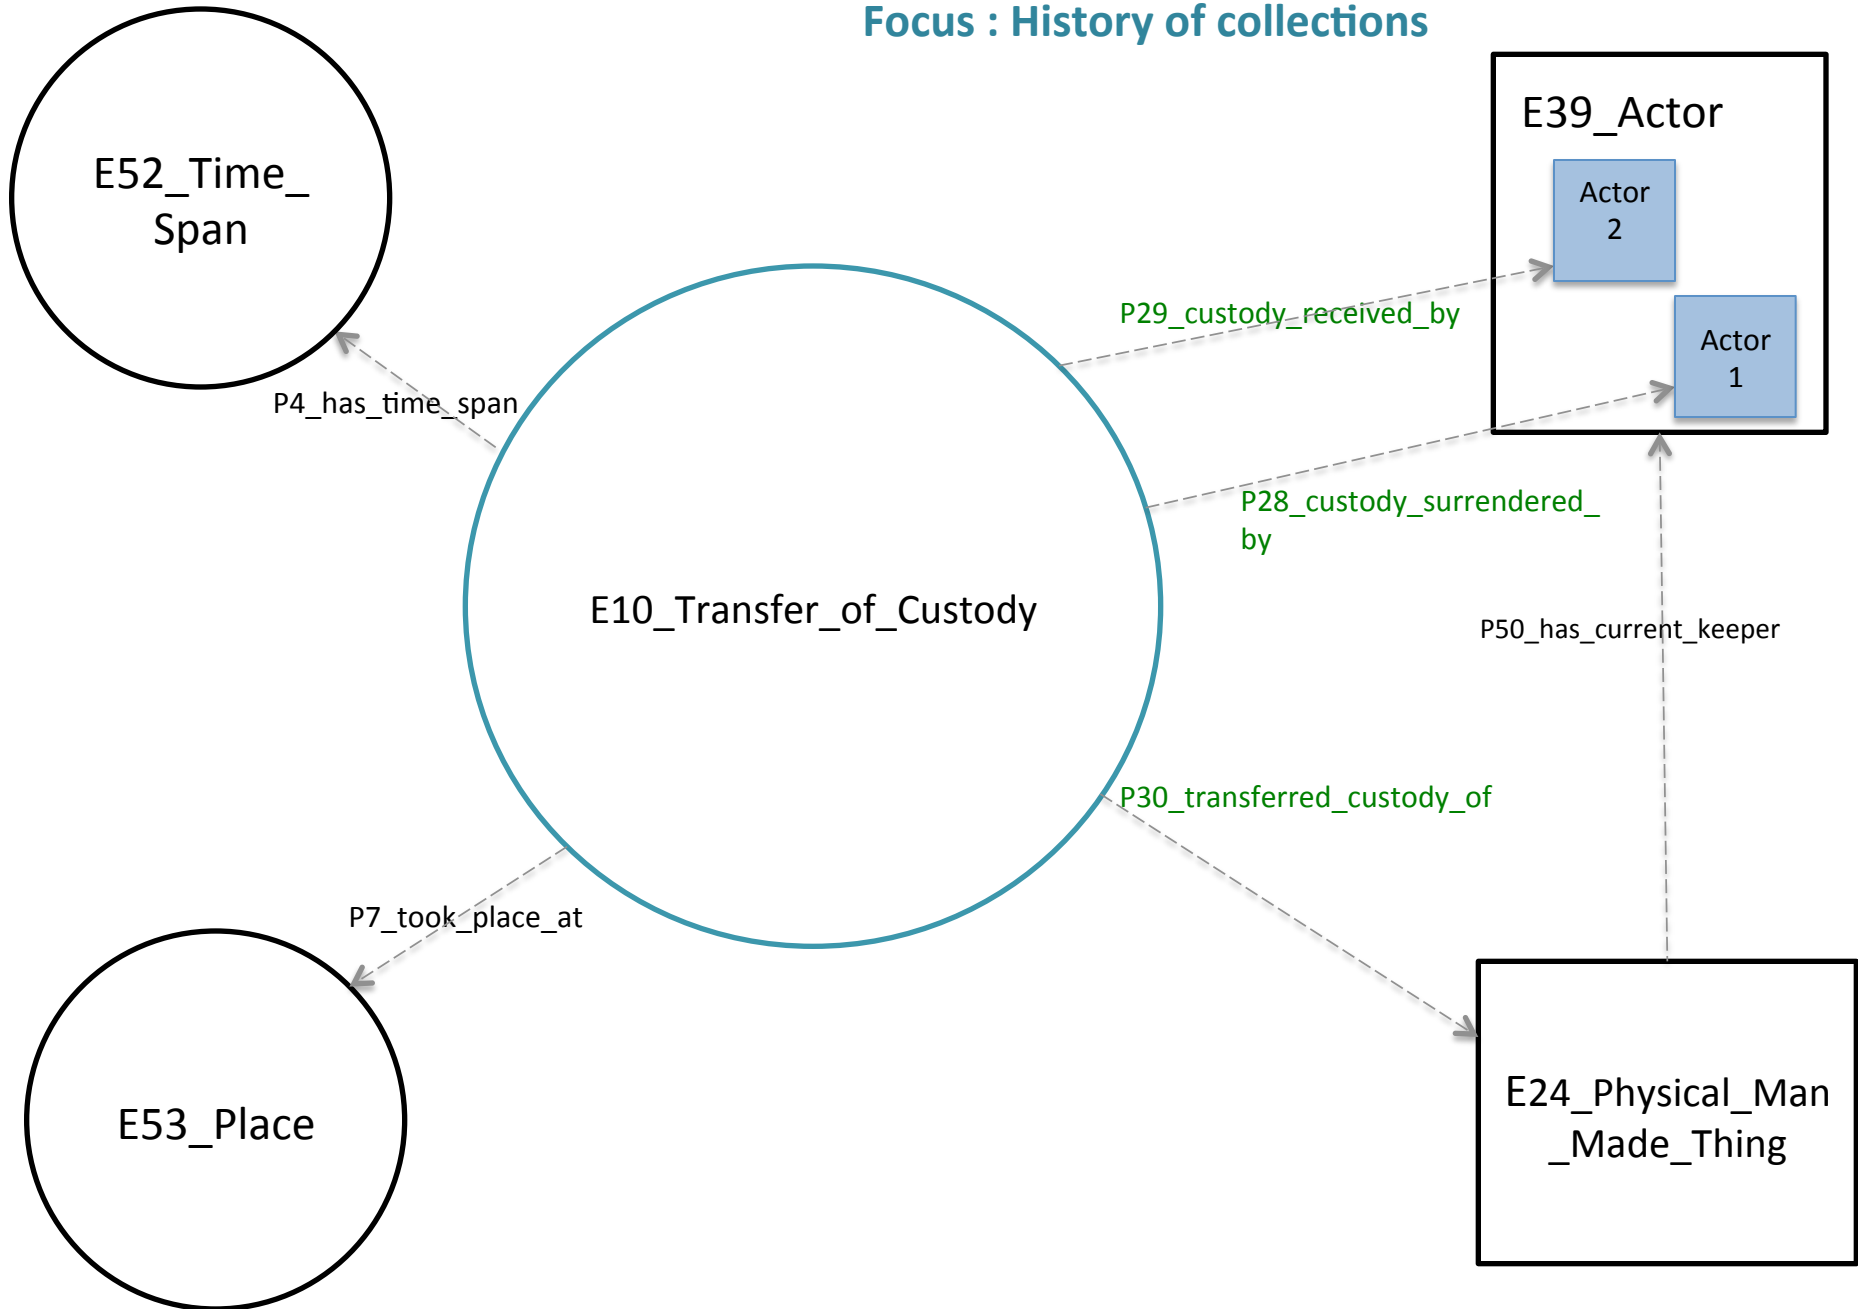

Focus : History of collections

Focus : History of collections

Focus : History of collections

Focus : History of collections

Focus: History of transmission of texts

Focus: History of transmission of texts

Focus: History of transmission of texts

Why CIDOC-CRM and FRBRoo ?

- We have to model the history of collections and the history of transmission of texts
- CIDOC-CRM is event centric
- FRBRoo combines the CIDOC CRM approach with the vocabulary for the transmission of works (WEMI) provided by the FRBR model