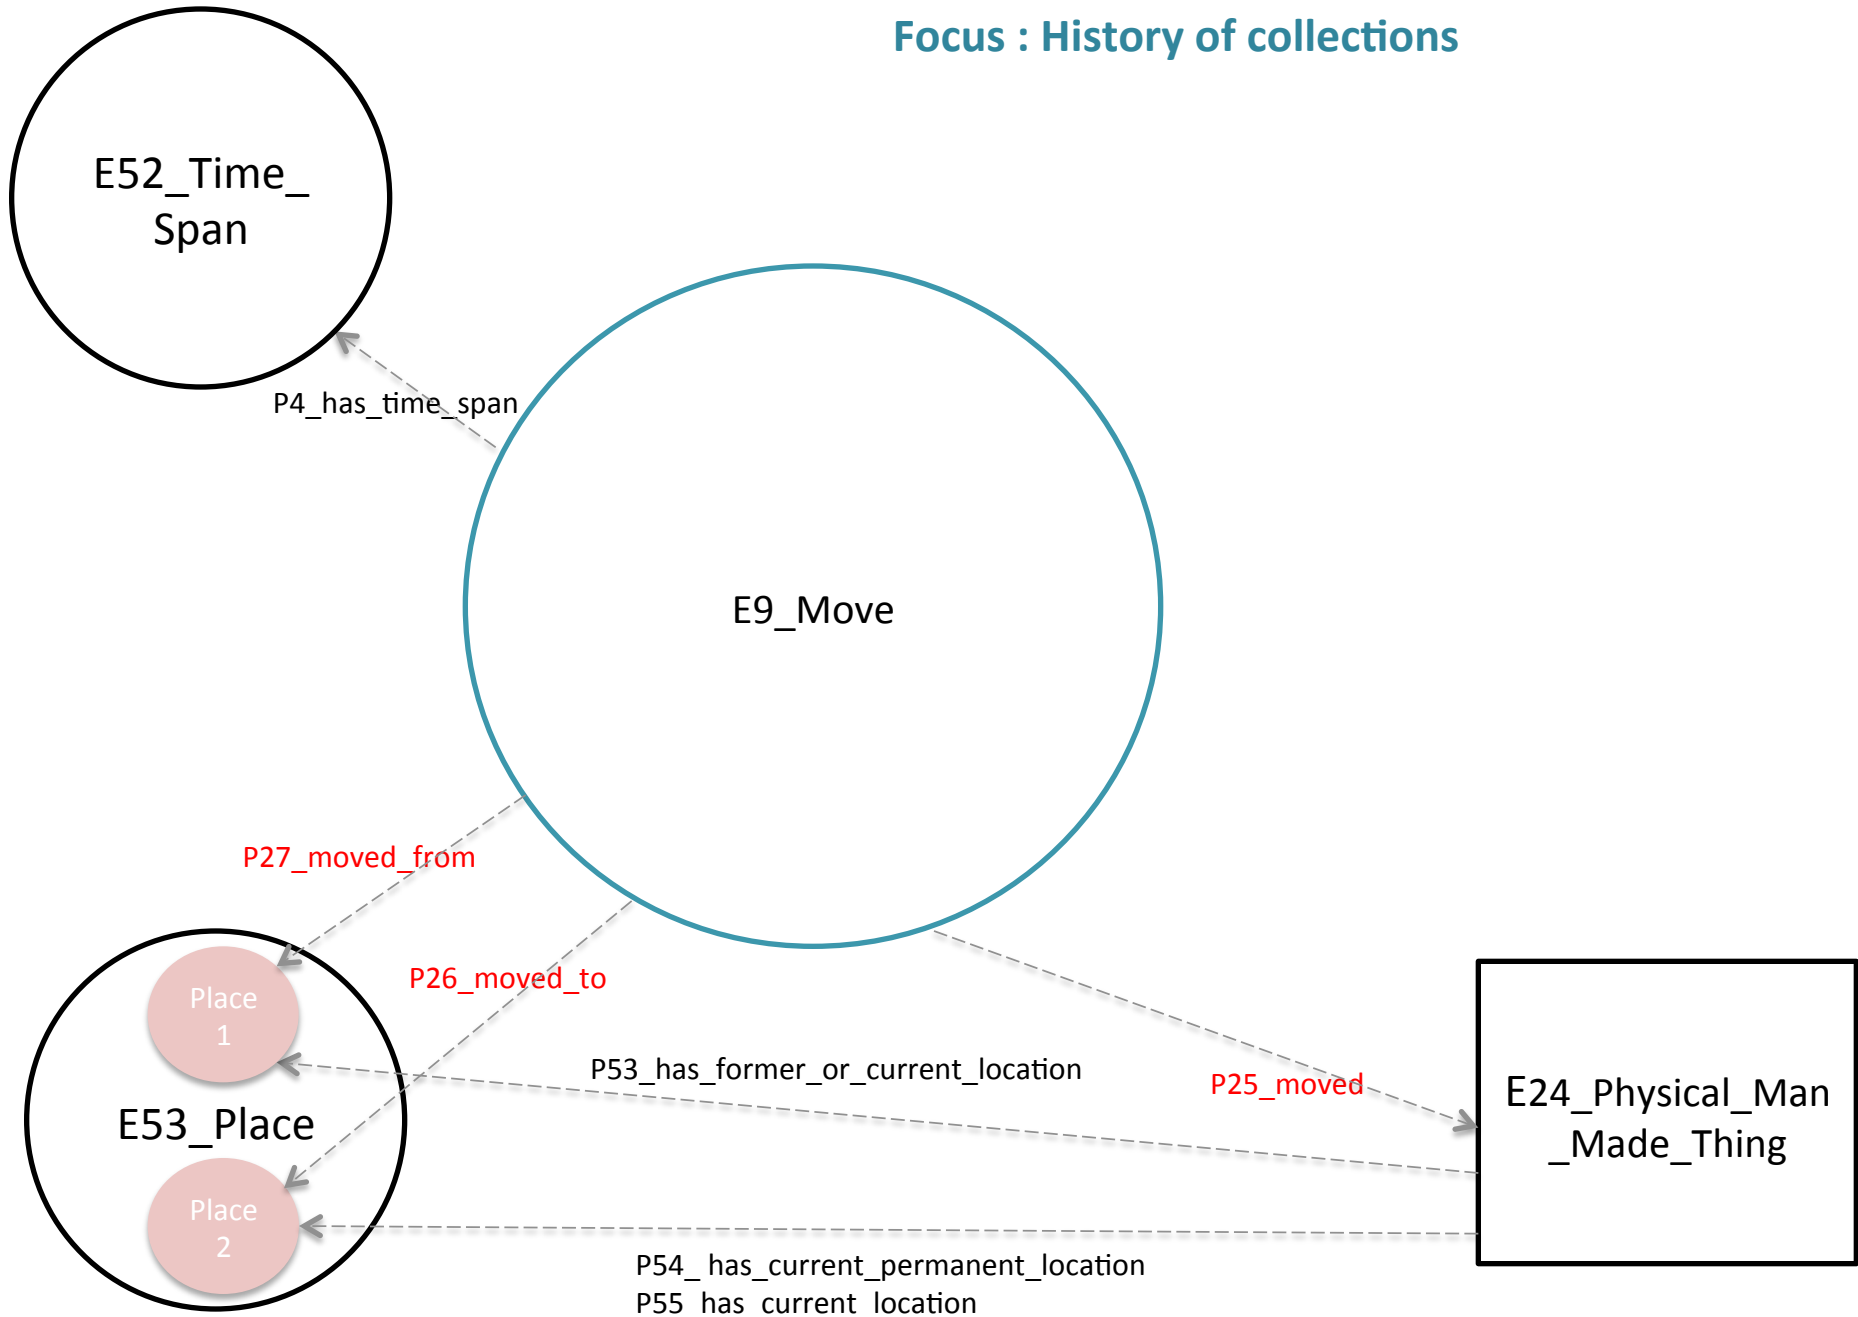

Focus : History of collections

Focus : History of collections

Focus : History of collections

Focus : History of collections

Focus: History of transmission of texts

Focus: History of transmission of texts

Focus: History of transmission of texts

Why CIDOC-CRM and FRBRoo ?

- We have to model the history of collections and the history of transmission of texts
- CIDOC-CRM is event centric
- FRBRoo combines the CIDOC CRM approach with the vocabulary for the transmission of works (WEMI) provided by the FRBR model