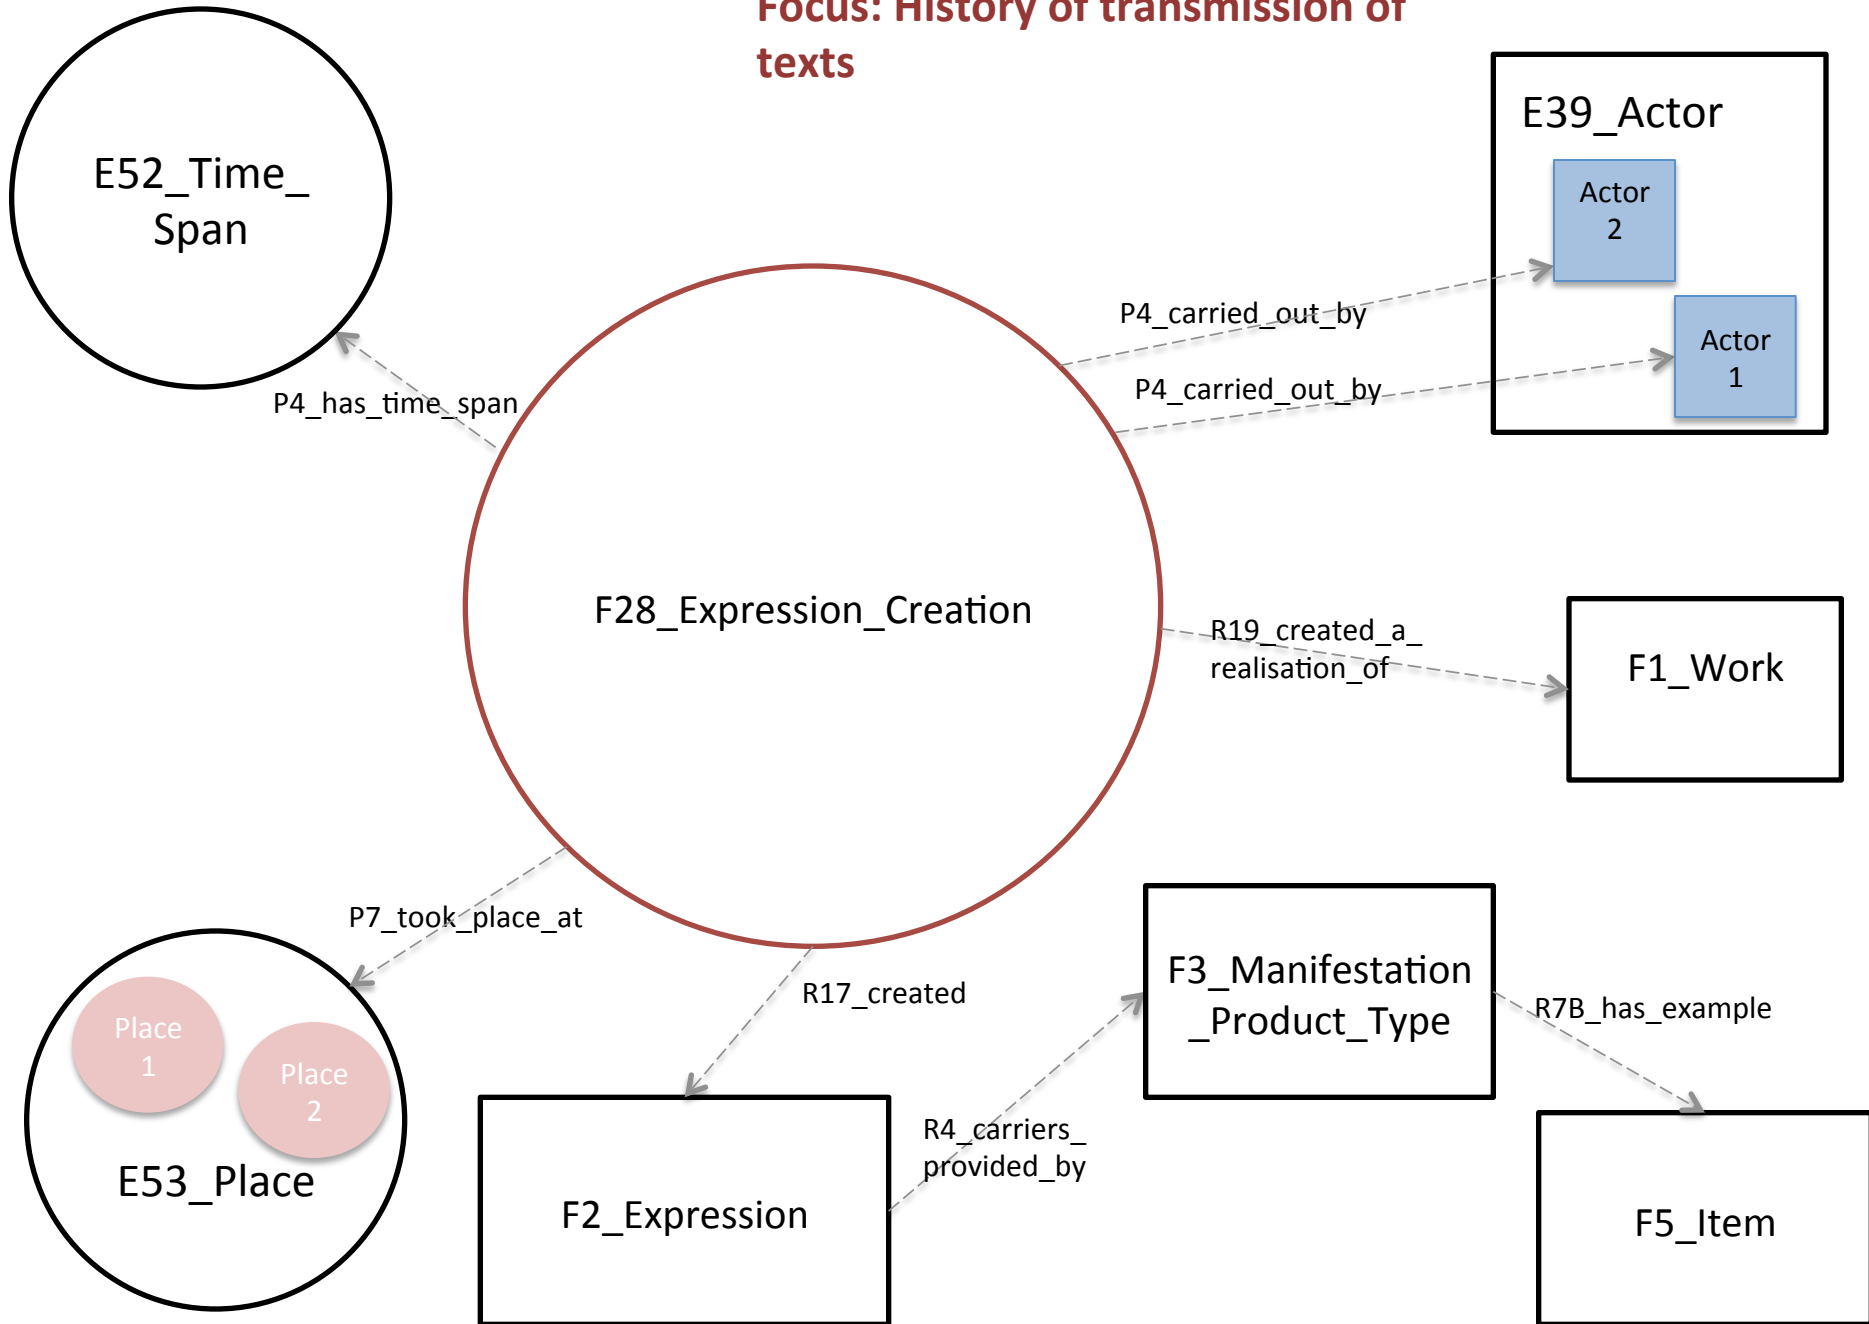

Focus : History of collections

Focus : History of collections

Focus : History of collections

Focus : History of collections

Focus: History of transmission of texts

Focus: History of transmission of texts

Focus: History of transmission of texts

Why CIDOC-CRM and FRBRoo ?

- We have to model the history of collections and the history of transmission of texts
- CIDOC-CRM is event centric
- FRBRoo combines the CIDOC CRM approach with the vocabulary for the transmission of works (WEMI) provided by the FRBR model